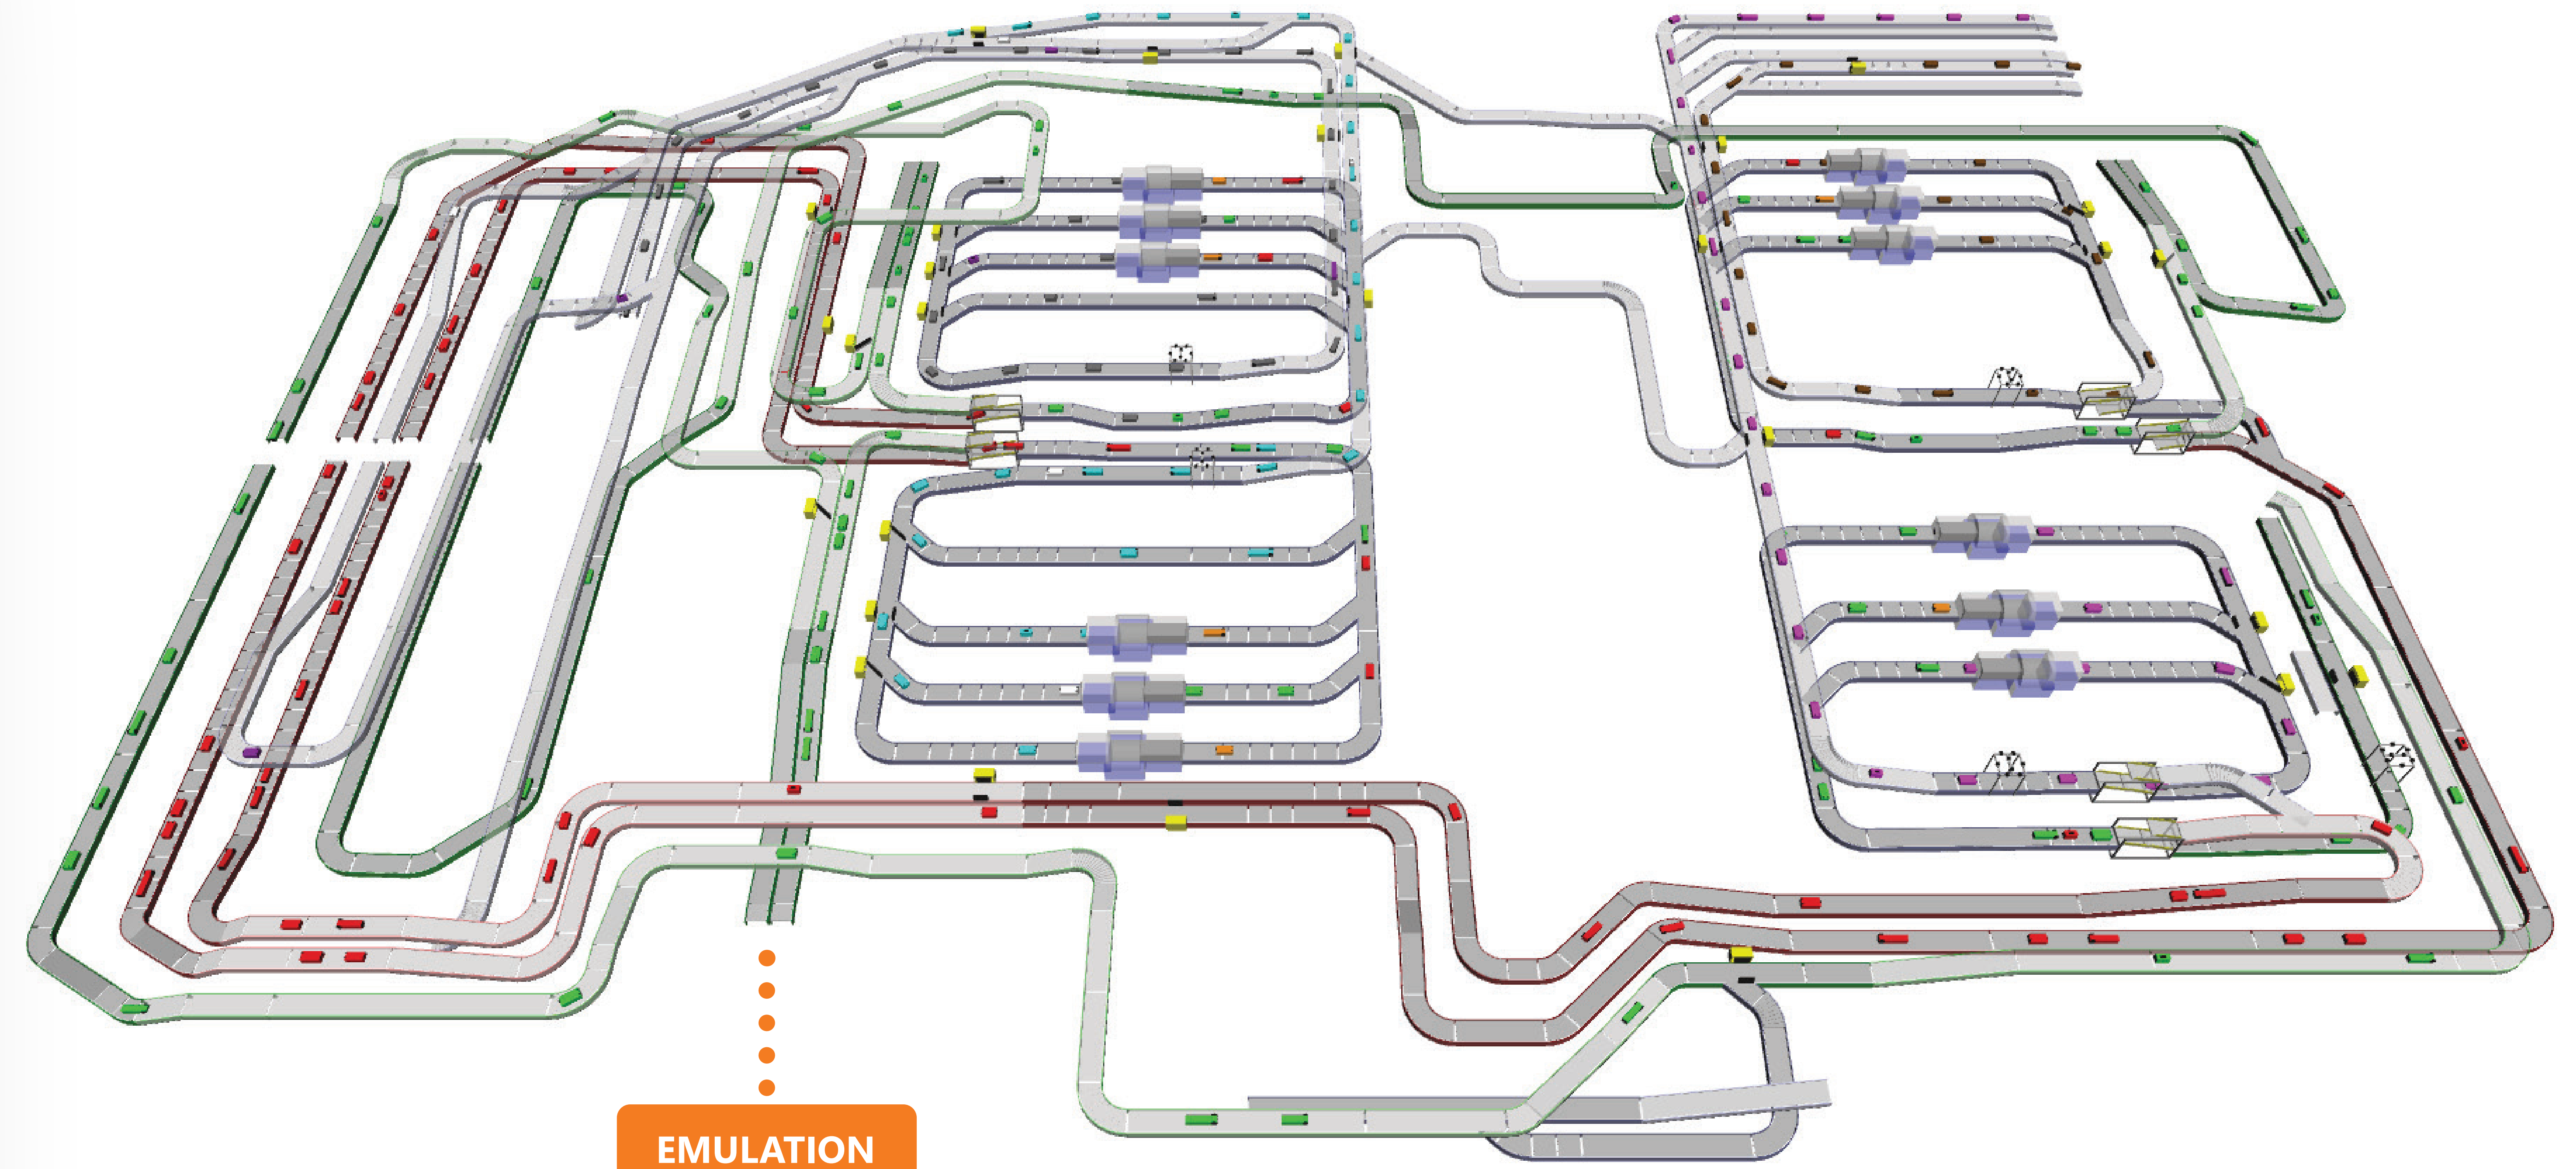

Baggage Handling System

Emulation

Fully Integrated including controls equipment & Client Host System.

Become familiar with new system before installation.

Shorten commissioning time by 75%

Reduce Project Risk.

Real Time operations for real world results.

Built to scale, and infinitely scalable.

Validate all programming and system functionality.

Rotate & zoom in a completely 3D environment.

Fully animated to reflect mechanical operations and status changes.

Custom built Brock Engine to better serve our customers.

Superior Testing, too rigorous for the real world.

EMULATION MODEL

SmartSort

Customer System