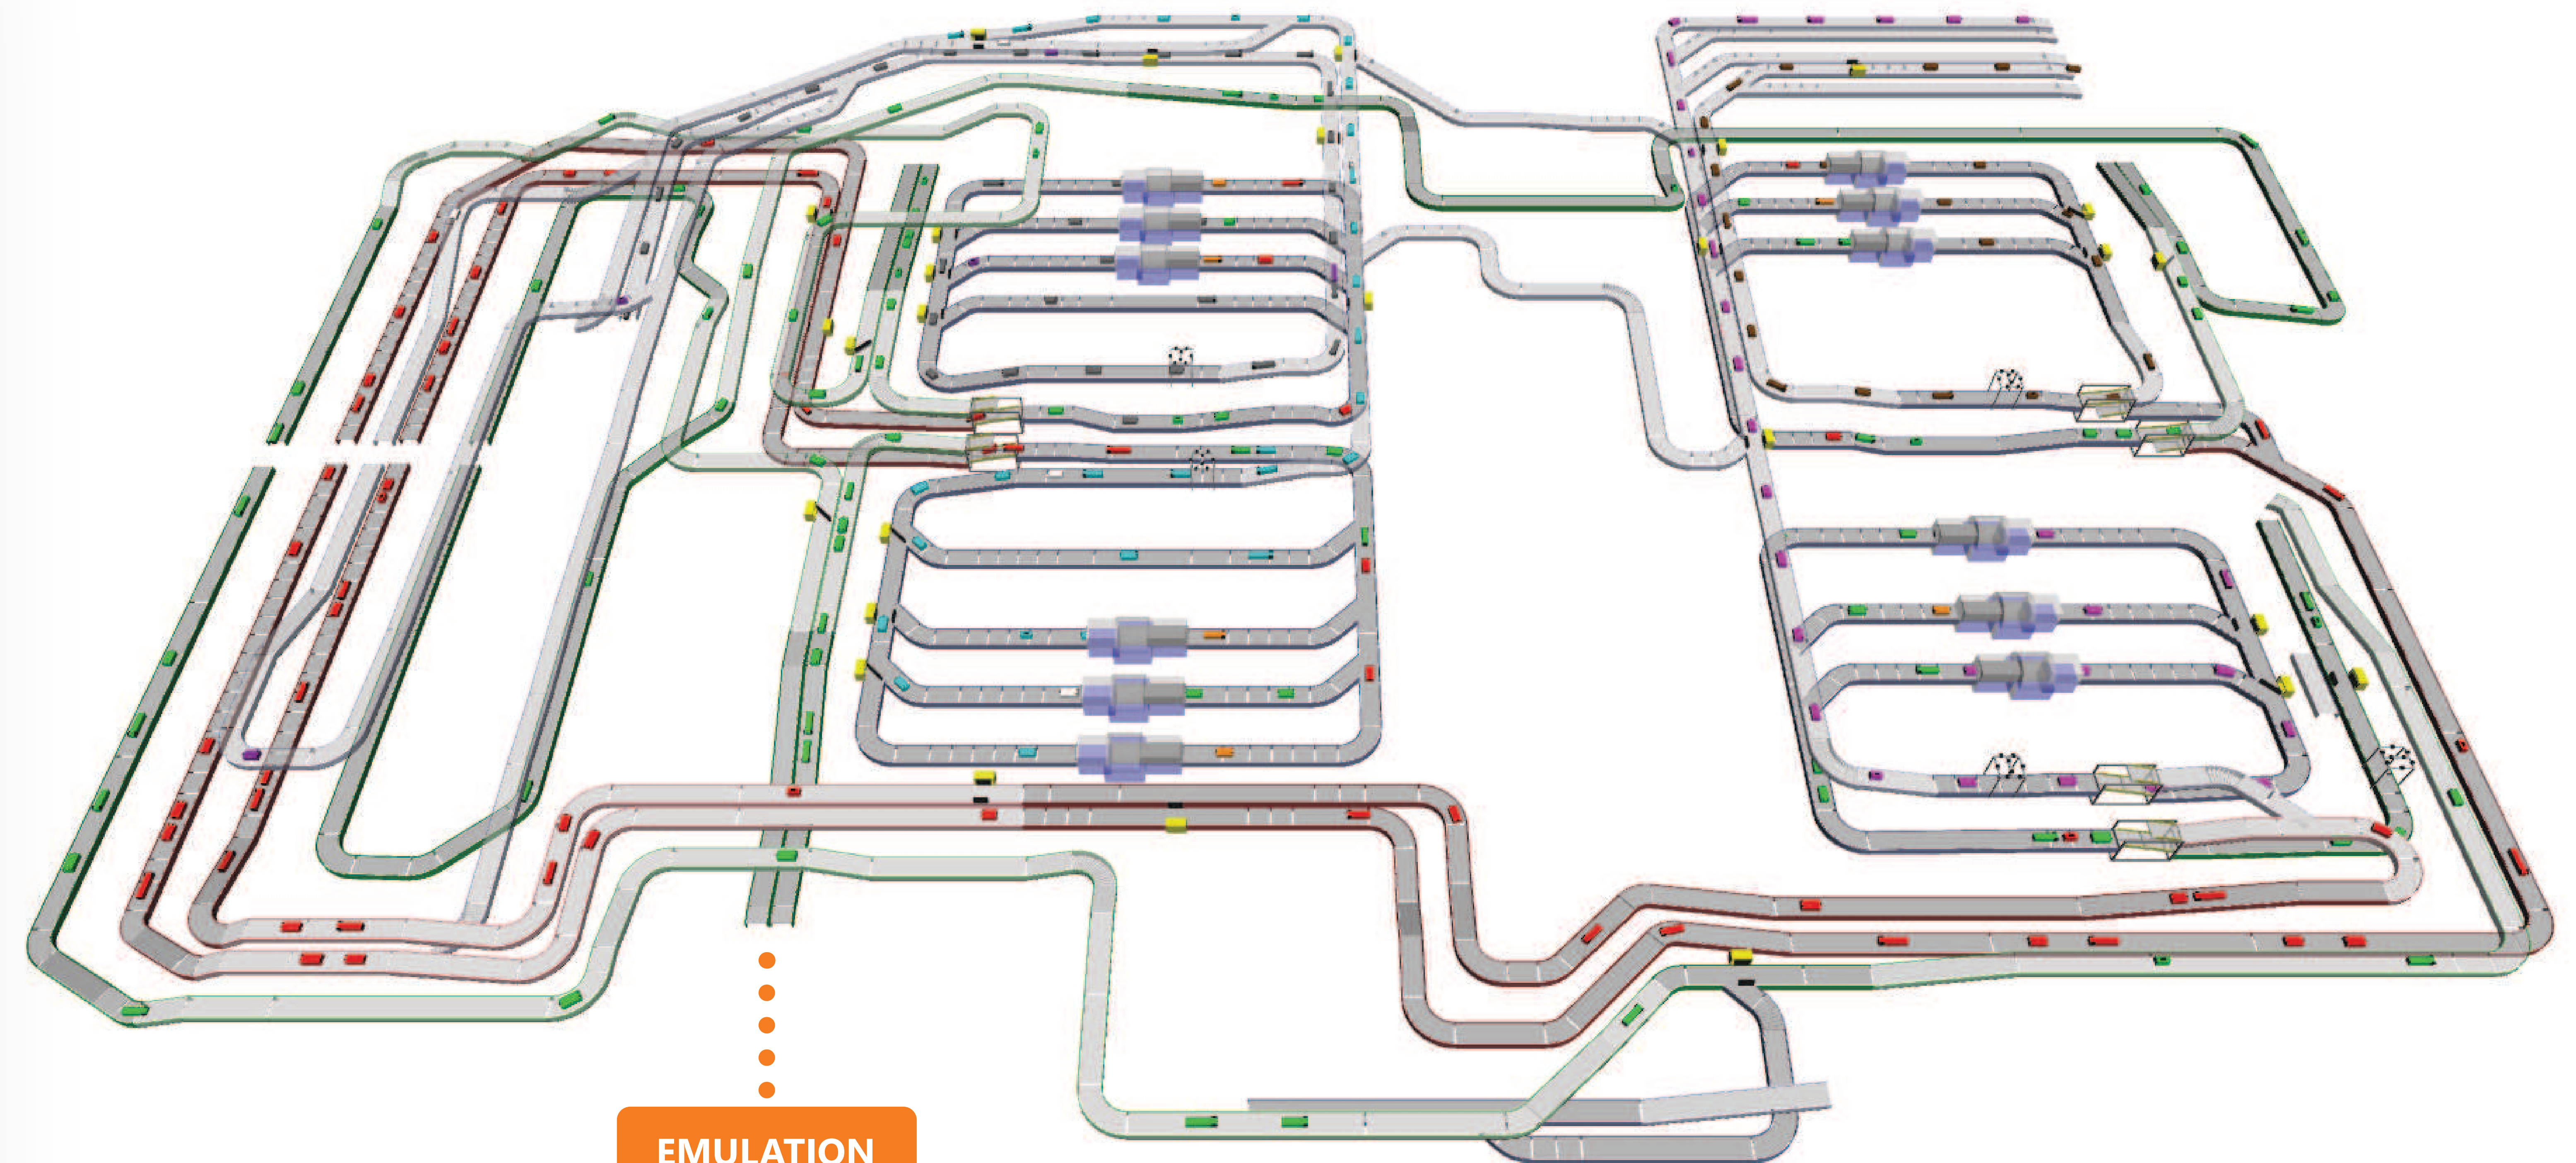

Baggage Handling System

Emulation

Fully Integrated including controls equipment & Client Host System.

Become familiar with new system before installation.

Shorten commissioning time by 75%

Reduce Project Risk.

Real Time operations for real world results.

Built to scale, and infinitely scalable.

Validate all programming and system functionality.

Rotate & zoom in a completely 3D environment.

Fully animated to reflect mechanical operations and status changes.

Custom built Brock Engine to better serve our customers.

Superior Testing, too rigorous for the real world.

EMULATION MODEL

SmartSort

Customer System